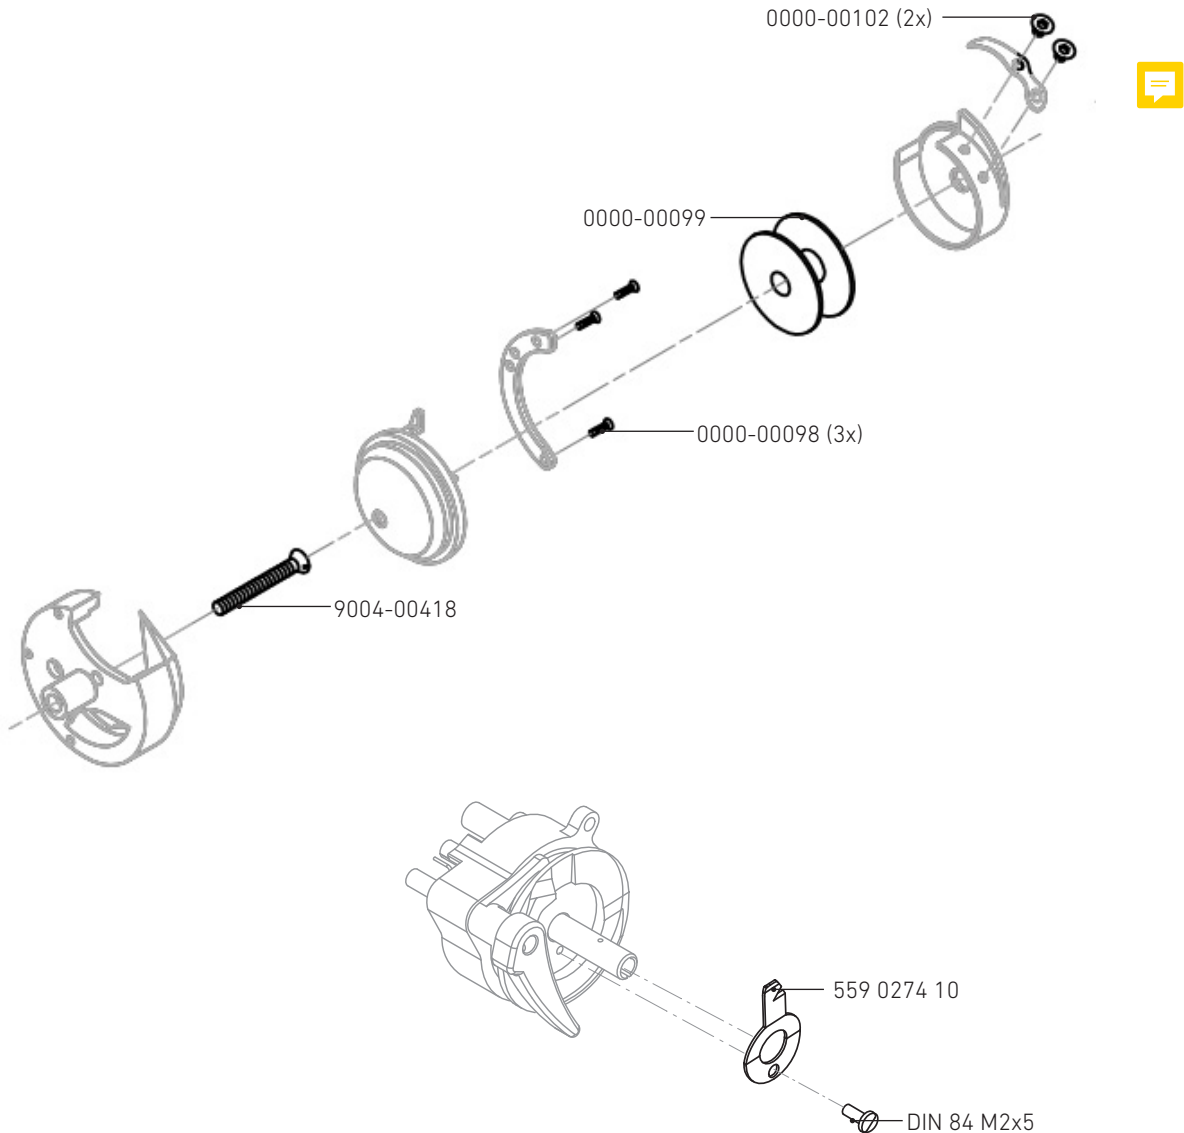

VE 5391 - WEAR PARTS